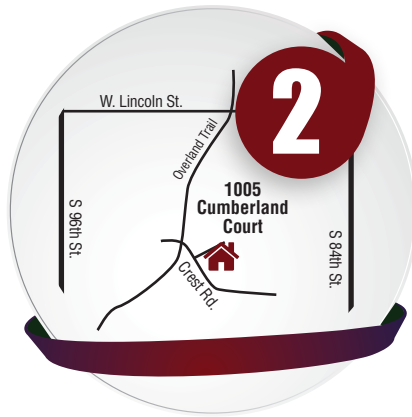

**2 Superior Home Improvement, LLC**  
 1005 Cumberland Court, Papillion  
 From S 84th St. turn west onto W Lincoln St. Turn  
 south onto Overland Trail, then left onto Crest Rd. Turn  
 left onto Cumberland Court. Home is on the right.